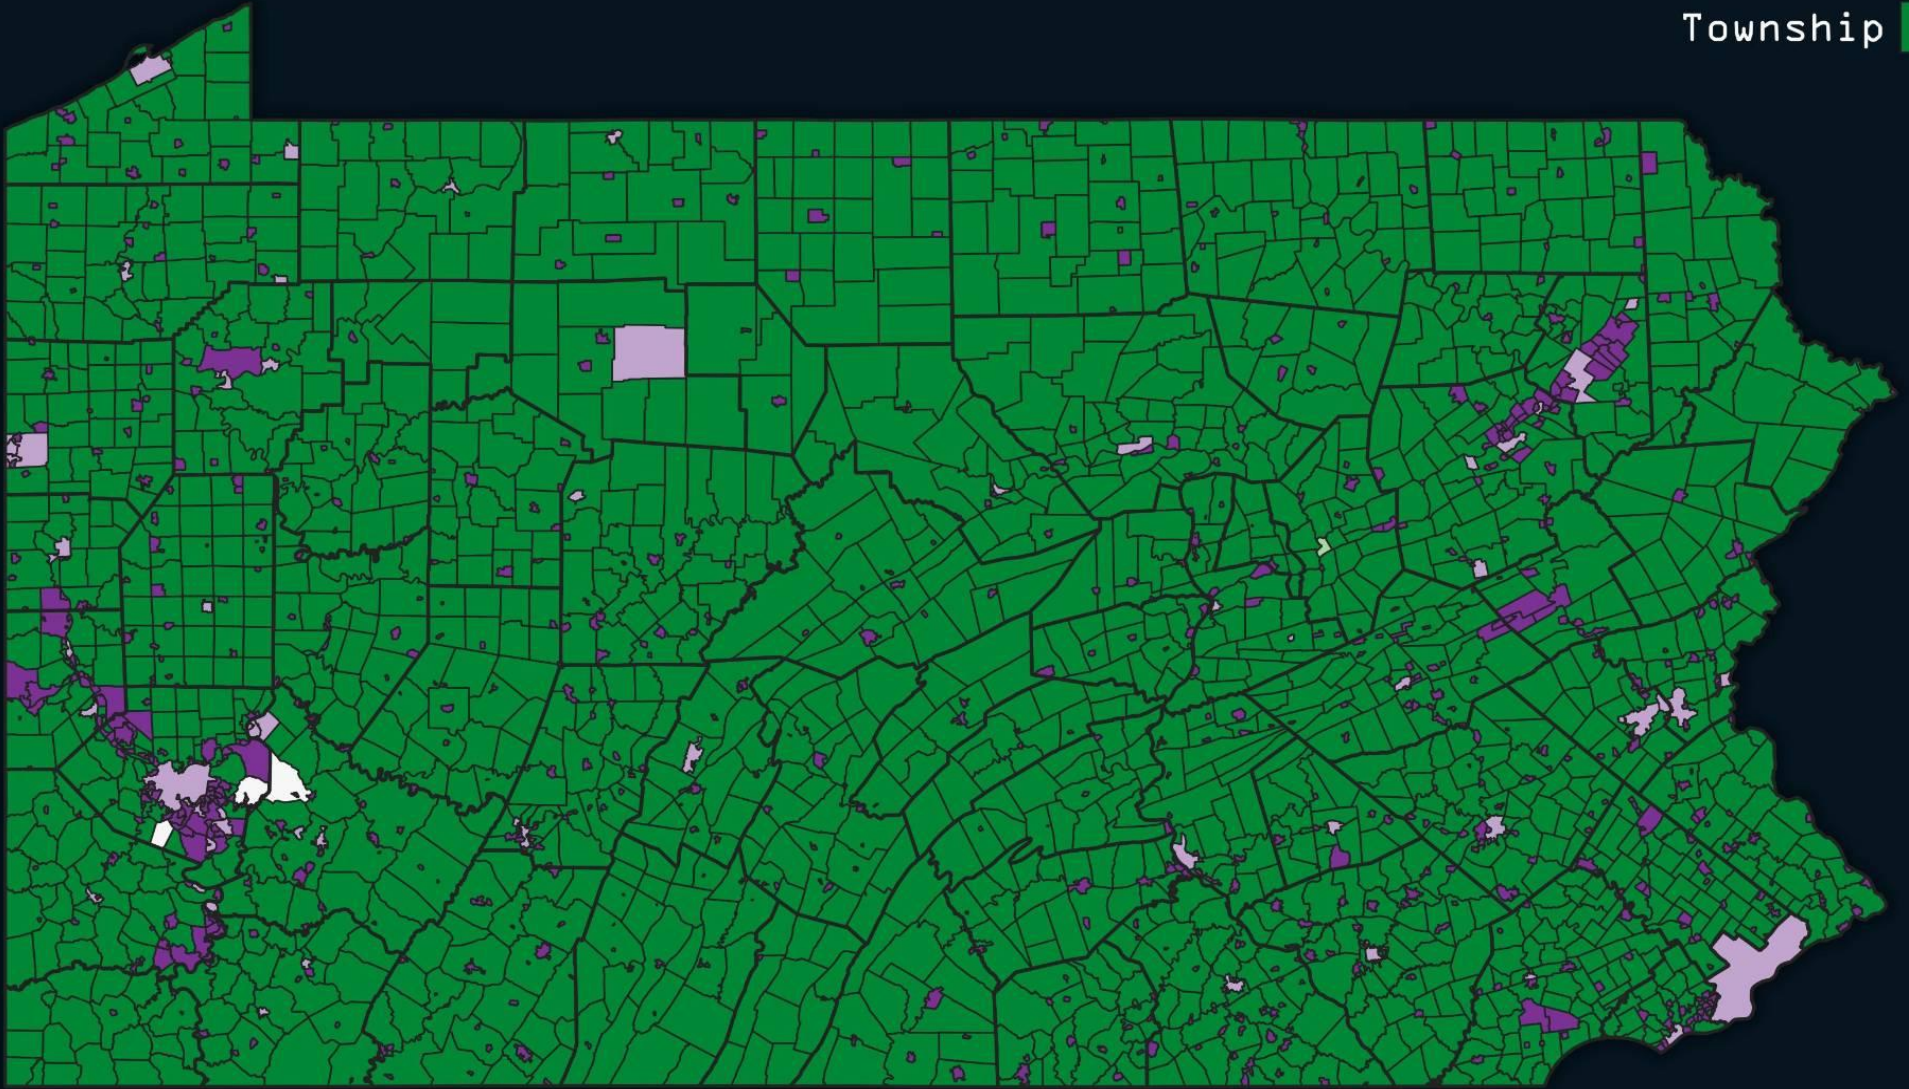

Pennsylvania Municipality Class

- Borough 
- City 
- Municipality 
- Town 
- Township 

Map based on US Census Municipality Type.
Map created by Andy Arthur, February 9, 2024. Free for any use.