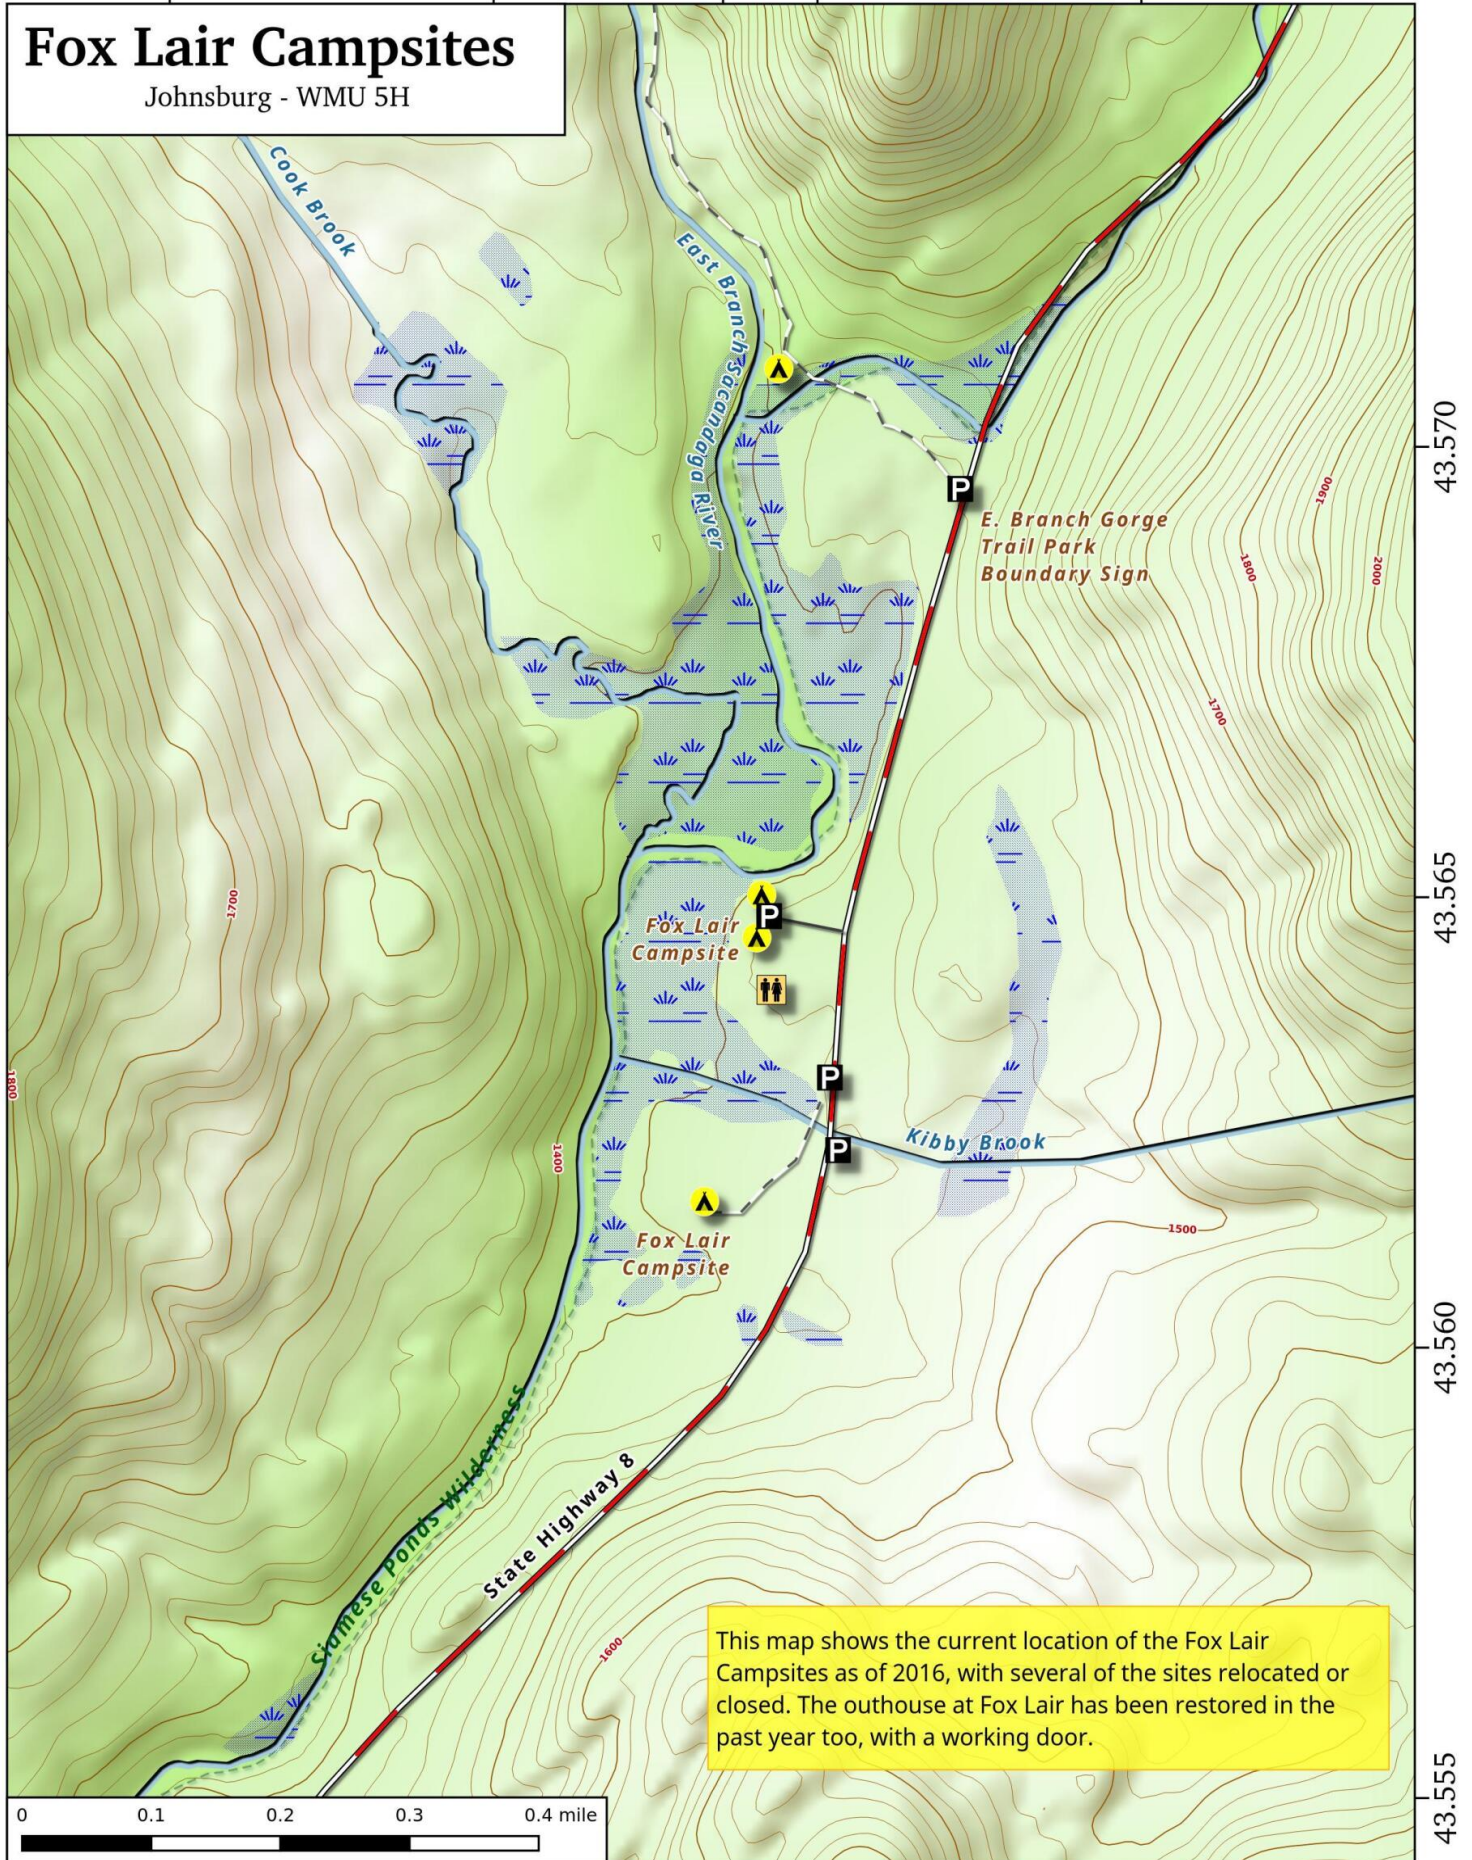

-74.125

-74.120

43.575-74.115

-74.110

Fox Lair Campsites

Johnsburg - WMU 5H

43.570

43.565

43.560

43.555

This map shows the current location of the Fox Lair Campsites as of 2016, with several of the sites relocated or closed. The outhouse at Fox Lair has been restored in the past year too, with a working door.

Fox Lair Campsites Map, March 25, 2017 by AndyArthur.org in QGIS 2.18.3 and Python. Street Map is Copyright © OpenStreetMap contributors, CC BY-SA. NYSDEC Data: DEM, Borders, ADK Wetlands, Trails, Assets. True North. 1 inch = 0.1 miles. Projection: NAD83 / UTM zone 18N. Coordinates: 0.005° latitude-longitude (WGS84). Contours are 20 feet.