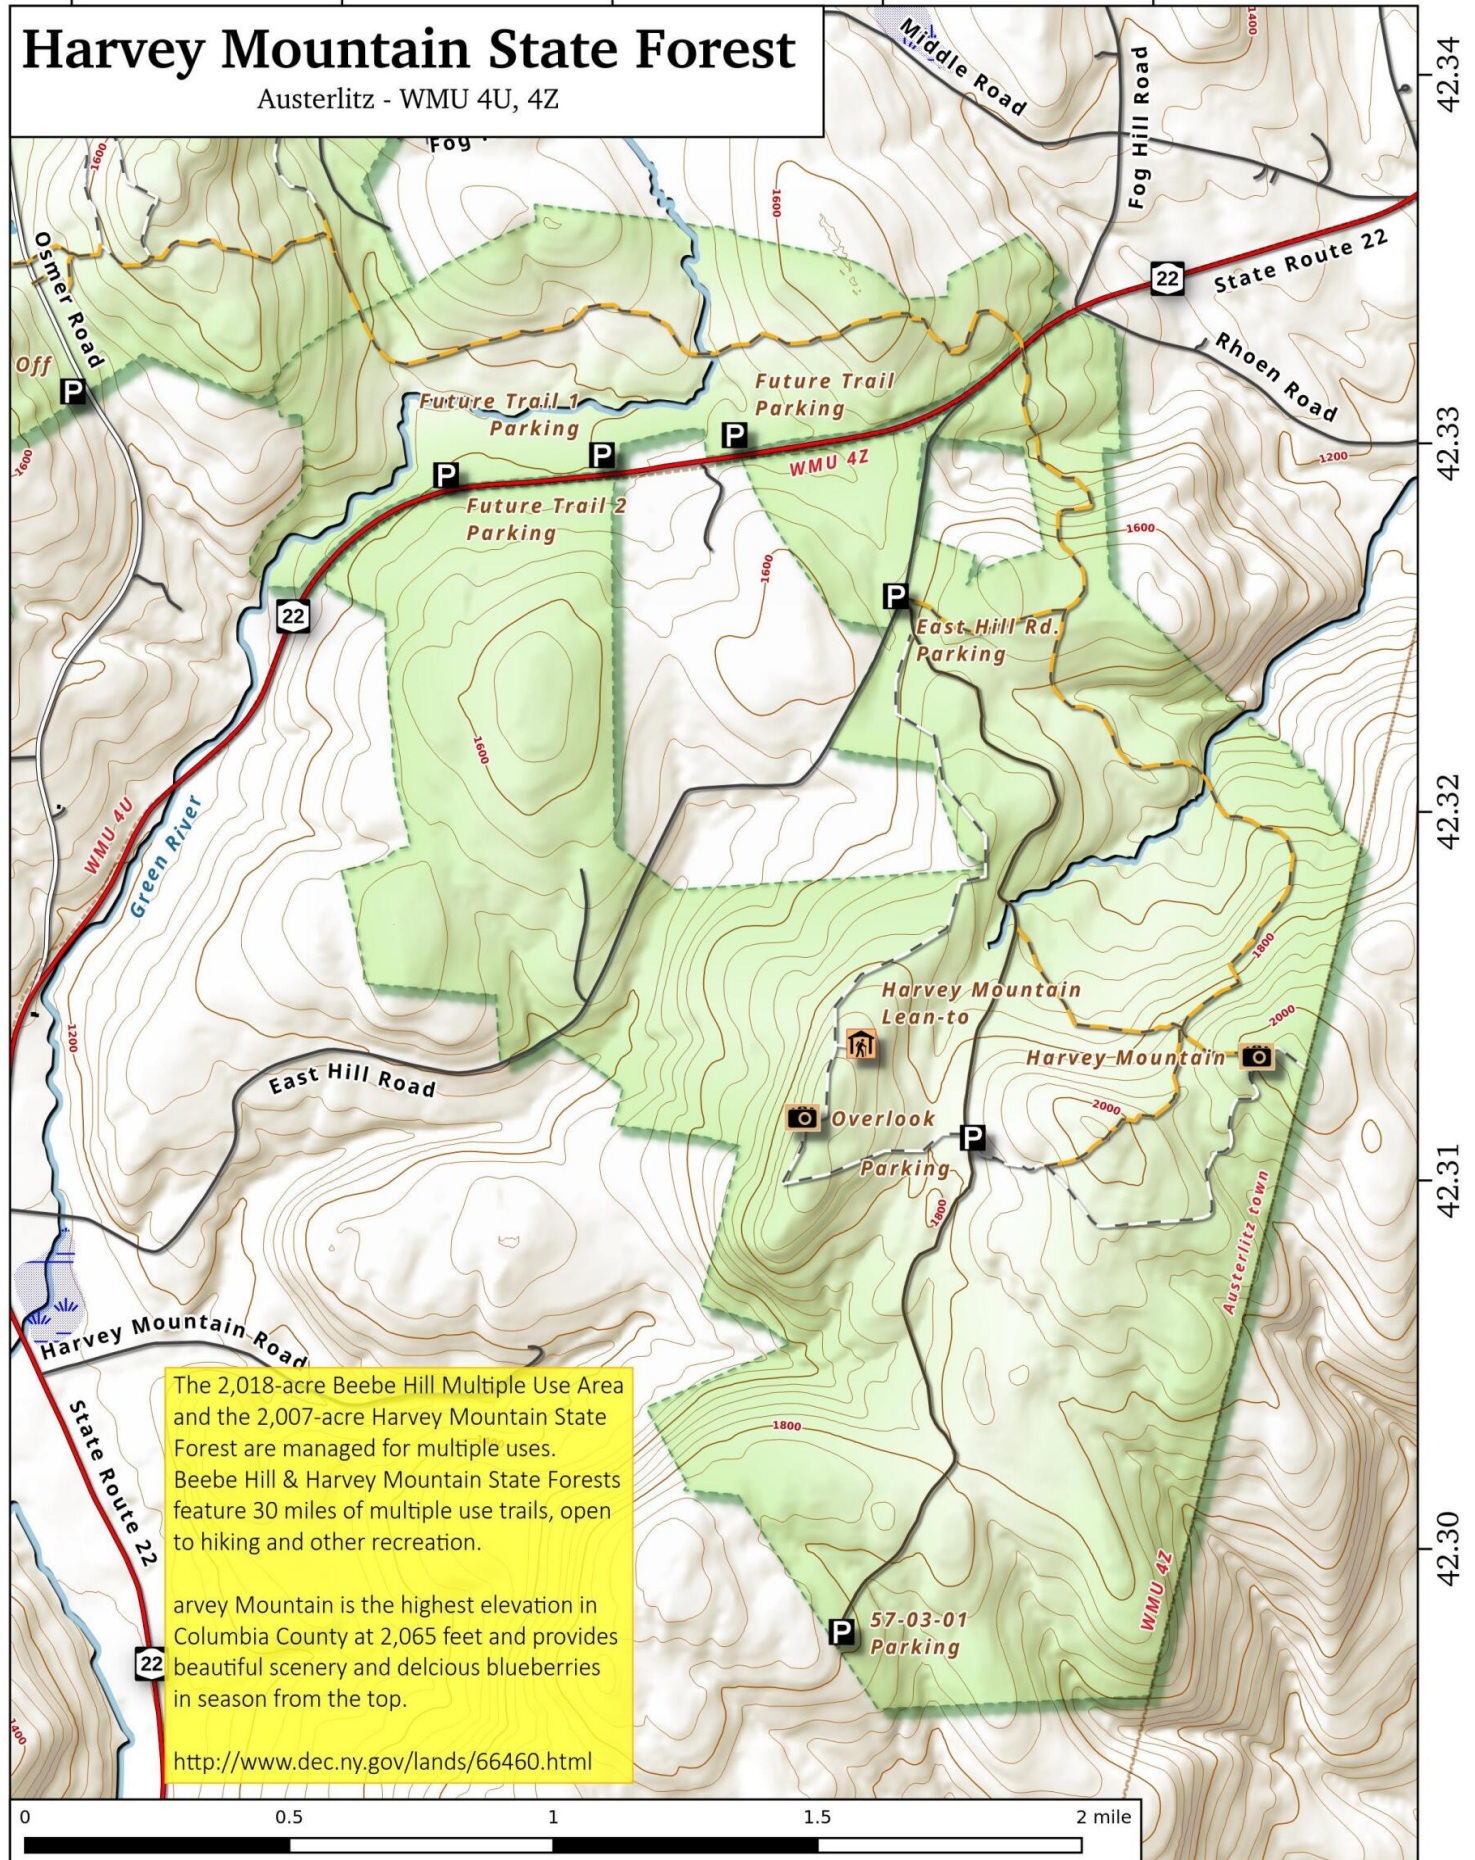

-73.47

-73.46

-73.45

-73.44

-73.43

Harvey Mountain State Forest

Austerlitz - WMU 4U, 4Z

42.34

42.33

42.32

42.31

42.30

The 2,018-acre Beebe Hill Multiple Use Area and the 2,007-acre Harvey Mountain State Forest are managed for multiple uses. Beebe Hill & Harvey Mountain State Forests feature 30 miles of multiple use trails, open to hiking and other recreation.

Harvey Mountain is the highest elevation in Columbia County at 2,065 feet and provides beautiful scenery and delicious blueberries in season from the top.

<http://www.dec.ny.gov/lands/66460.html>

0 0.5 1 1.5 2 mile