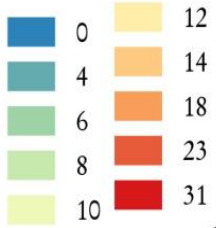

# High School Drop Outs Over Age 25 *without* H.S. Diploma

Percentage

2015 American Community Survey,  
5 Year Averages

Note: Quantile coloring to emphasize  
differences, review the key for details.